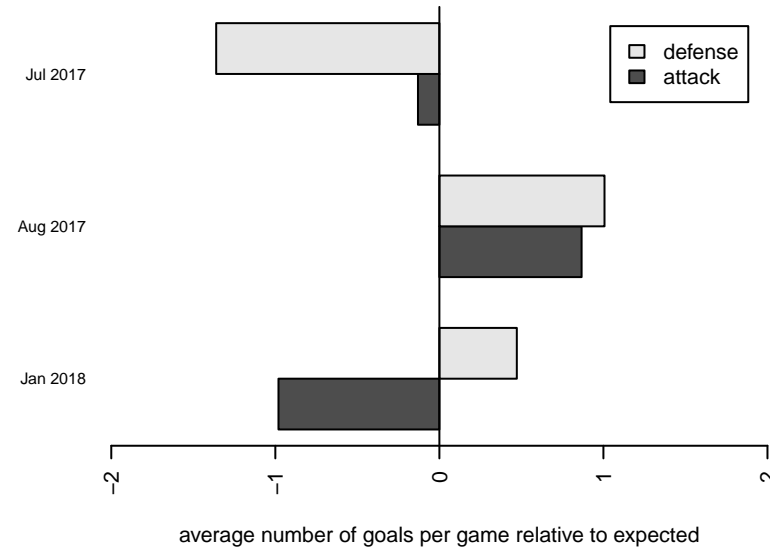

Venues played:
 2017 PCU Summer Classic Bronze
 2017 Oswego Nike Cup Silver U16
 2017 Mt Hood Challenge U16 Silver
 2017 PTT Winter G02 Division 1 White

THUSC Rapids G02
 Dots are actual minus expected GF (blue circles) and GA (red triangles).
 Blue line is smoothed change in attack strength. Red is smoothed change in defense strength.

**attack and defense variance (black dot)
relative to other teams
and top 10 in region**

**attack and defense rating
relative to others at age
and all opponents in last 13 months**

Performance relative to 13 month average

Performance relative to 13 month average

date	home		away		venue	pred.home	pred.away
2018-01-27	Thelo Fury G02	3	THUSC Rapids G02	0	2017 PTT Winter G02 Division 1 White	1.75	1.17
2018-01-21	Eastside Timbers Black G02	1	THUSC Rapids G02	0	2017 PTT Winter G02 Division 1 White	1.37	1.59
2018-01-20	THUSC Rapids G02	1	WAFC Cobras G02	2	2017 PTT Winter G02 Division 1 White	1.18	4.29
2017-08-06	THUSC Rapids G02	3	Thelo Fury G02	1	2017 Mt Hood Challenge U16 Silver	1.17	1.75
2017-08-05	THUSC Rapids G02	2	TSC Ladybugs G02	1	2017 Mt Hood Challenge U16 Silver	1.01	1.64
2017-08-05	THUSC Rapids G02	1	Thelo Fury G02	0	2017 Mt Hood Challenge U16 Silver	1.17	1.75
2017-08-04	HSC Galaxy G02	1	THUSC Rapids G02	2	2017 Mt Hood Challenge U16 Silver	1.89	1.18
2017-07-29	THUSC Rapids G02	1	NC Alliance FC G02	4	2017 Oswego Nike Cup Silver U16	0.51	3.86
2017-07-29	Eastside Timbers Black G02	4	THUSC Rapids G02	0	2017 Oswego Nike Cup Silver U16	1.37	1.59
2017-07-28	TC United Navy G02	7	THUSC Rapids G02	1	2017 Oswego Nike Cup Silver U16	4.33	0.42
2017-07-08	Washington Timbers Screammers G02	2	THUSC Rapids G02	1	2017 PCU Summer Classic Bronze	2.00	1.00