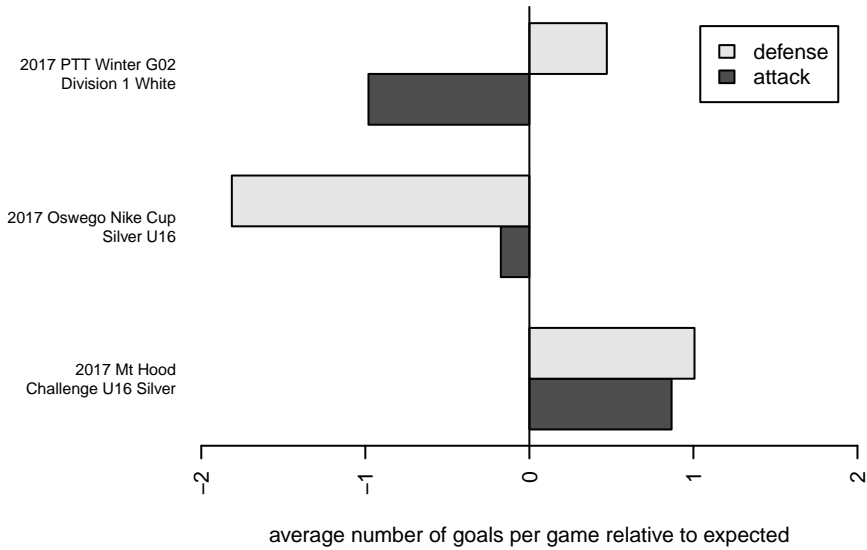

Venues played:
 2017 PCU Summer Classic Bronze
 2017 Oswego Nike Cup Silver U16
 2017 Mt Hood Challenge U16 Silver
 2017 PTT Winter G02 Division 1 White

THUSC Rapids G02
 Dots are actual minus expected GF (blue circles) and GA (red triangles).
 Blue line is smoothed change in attack strength. Red is smoothed change in defense strength.

**attack and defense variance (black dot)
relative to other teams
and top 10 in region**

**attack and defense rating
relative to others at age
and all opponents in last 13 months**

Performance relative to 13 month average